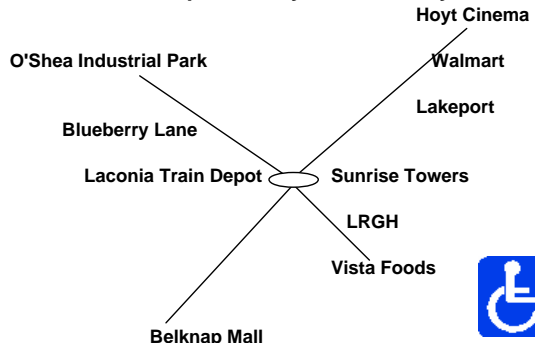

Laconia Route Map Weekday and Saturday

Laconia Weekday

	AM		PM	
Depot to O'Shea Ind Pk	7:30	9:50	12:10	2:55
Federal Building				
American Legion				
Blueberry Lane				
O'Shea Ind Park				
Belknap Cty Home				
Fire Station				
Clinic				
Depot	7:50	10:10	12:30	3:15
			Lunch	
Depot to LRGH	7:50	10:10	1:00	
Vista Foods				
LRGH				
Vista Foods				
Depot to Hoyt Cinema	8:09	10:29	1:20	
Victoria Woods				
Brooks				
Taylor Home				
Eight Gables				
Lakeport Highrise	8:22	10:42	1:33	
St Vincent DePaul				
Walmart				
Hoyt Cinema				
Walmart				
Shaw's				
St Vincent DePaul				
Lakeport Highrise	8:49	11:09	2:08	
NAPA				
Taylor Home				
Brooks				
Victoria Woods				
LRGH	9:12	11:32	2:28	
Depot to Belknap Mall	9:25	11:44	2:40	
St Francis				
Belknap Mall	9:32	11:51	2:47	
St Francis				
Depot	9:50	12:10	2:55	